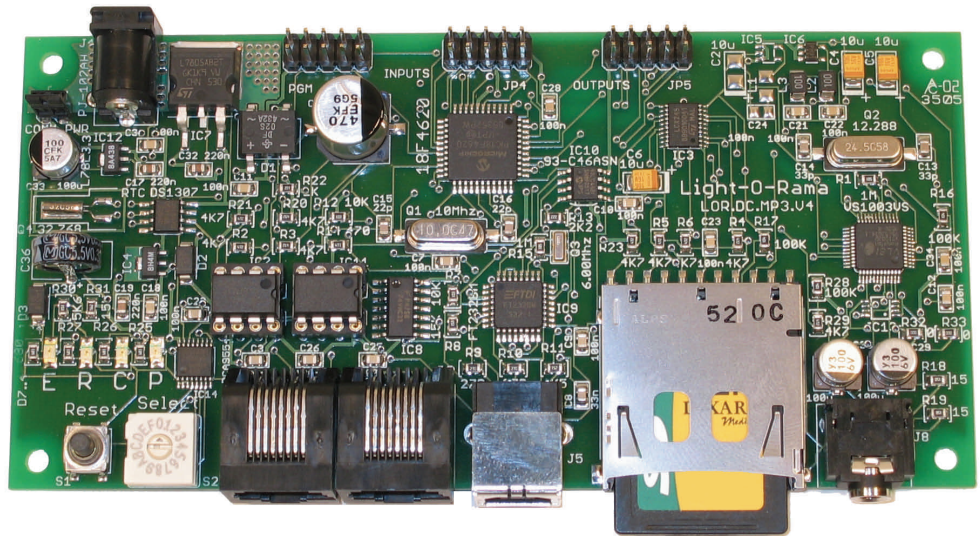

# Light-O-Rama

ShowTime  
MP3 Director  
Show Director with MP3 Player

**DC-MP3**

[www.lightorama.com](http://www.lightorama.com)

- Plays MP3s while directing a network of Light-O-Rama controllers
- Stereo line outputs to drive your audio system
- Eliminates the need for a Windows PC to run shows
- Uses an SD card to store animation sequences and MP3 music files
- Can be used standalone or fits inside and is powered by an LOR1602W lighting controller
- Construct a complex show with musical and non-musical animations using the Light-O-Rama Showtime Windows software, then transfer the show to an SD card
- Runs the SD card show continuously as long as the card is inserted and the DC-MP3 is powered
- Contains a date and time clock with capacitor backup to run shows automatically (future firmware release)

**DC-MP3 director card shown with SD card inserted**  
**5 3/8" w x 3/4" h x 3" d**

Now you can run your show without a Windows PC. Great for commercial and/or outdoor applications where there is no place for a Windows PC. The MP3 Director will play the lighting animation sequence files and their associated MP3 music files.

SD cards up to 2 GB are supported. For 128Kbs encoded MP3 music files and average size corresponding sequence files, you can conservatively figure about 2 MB/minute, so a 128 MB card would give you space for a musical show of about an hour. When the show completes, the MP3 Director starts it from the beginning.

Pop out the SD card at anytime and insert another to switch shows. It will start the new SD card show as soon as the card is inserted.

Can be powered by the controllers, so you just turn on power to the controllers to start the show. Or, if the controllers are continuously powered, it can be powered by a 12VDC power brick that you would turn on and off to control the show.